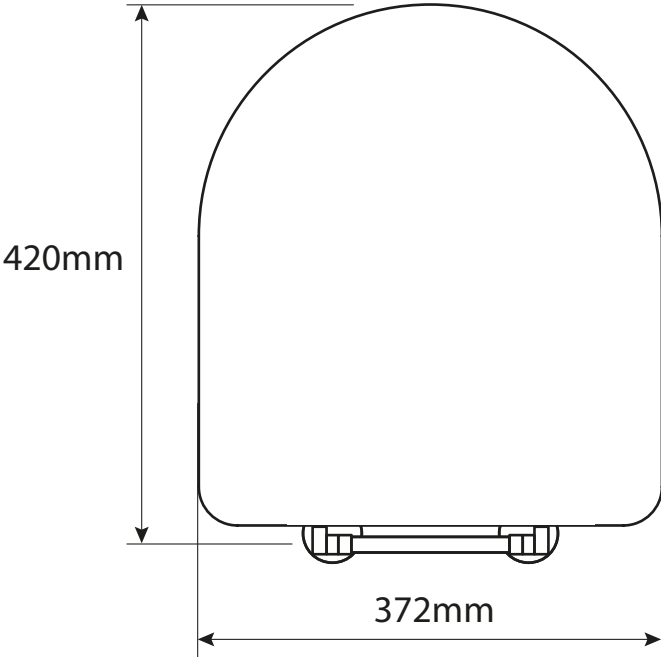

Overall Size

Max/Min Adjustment